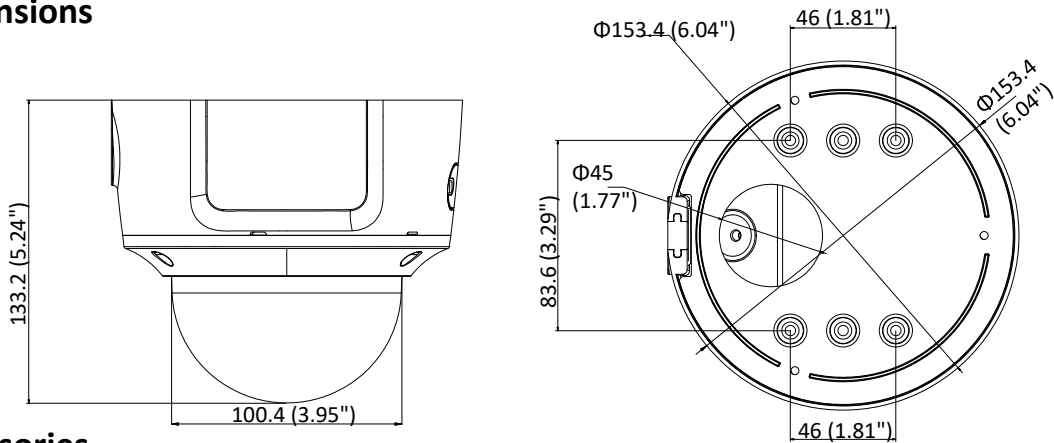

Specifications

Camera	
Image Sensor	1/3" Progressive Scan CMOS
Min. Illumination	Color: 0.01 Lux @ (F1.2, AGC ON), 0.018 Lux @ (F1.6, AGC ON), 0 Lux with IR
Shutter Speed	1/3 s to 1/100,000 s
Slow Shutter	Yes
Day & Night	IR Cut Filter
Digital Noise Reduction	3D DNR
WDR	120dB
3-Axis Adjustment	Pan: 0° to 355°, tilt: 0° to 75°, rotate: 0° to 355°
Lens	
Focal length	2.8 to 12 mm
Lens Type	Motorized
Aperture	F1.6
Focus	Auto
FOV	horizontal FOV: 104° to 29° vertical FOV: 55° to 17° diagonal FOV: 125° to 34°
Lens Mount	Φ14
IR	
IR Range	Up to 30 m
Wavelength	850nm
Compression Standard	
Video Compression	Main stream: H.265/H.264 Sub-stream: H.265/H.264/MJPEG Third stream: H.265/H.264
H.264 Type	Main Profile/High Profile
H.264+	Main stream supports
H.265 Type	Main Profile
H.265+	Main stream supports
Video Bit Rate	32 Kbps to 16 Mbps
Audio Compression	G722.1/G.711/G726/MP2L2/PCM/MP3
Audio Bit Rate	64Kbps(G.711)/16Kbps(G.722.1)/16Kbps(G.726)/32-192Kbps(MP2L2)/8Kbps-320Kbps(MP3)
Smart Feature-set	
Smart Event	Line crossing detection, intrusion detection, face detection
Basic Event	Motion detection, video tampering alarm, exception (network disconnected, IP address conflict, illegal login, HDD full, HDD error)
Linkage Method	Trigger recording: memory card, network storage, pre-record and post-record Trigger captured pictures uploading: FTP, HTTP, NAS, Email Trigger notification: HTTP, ISAPI, alarm output, Email
Region of Interest	1 fixed region for main stream and sub-stream
Image	
Max. Resolution	2688 × 1520
Main Stream	50Hz:25fps (2688 × 1520, 2560 × 1440, 2304 × 1296, 1920 × 1080, 1280 × 720) 60Hz: 30fps (2688 × 1520, 2560 × 1440, 2304 × 1296, 1920 × 1080, 1280 × 720)

Material	Metal
Dimensions	Φ 153.4 × 133.2 mm (Φ 6.04" × 5.24")
Weight	Camera: Approx. 1330 g (2.9 lb.) With Package: Approx. 1800 g (4.0 lb.)

Available Model:

DS-2CD2743G0-IZS (2.8 to 12 mm)

Dimensions

Accessories